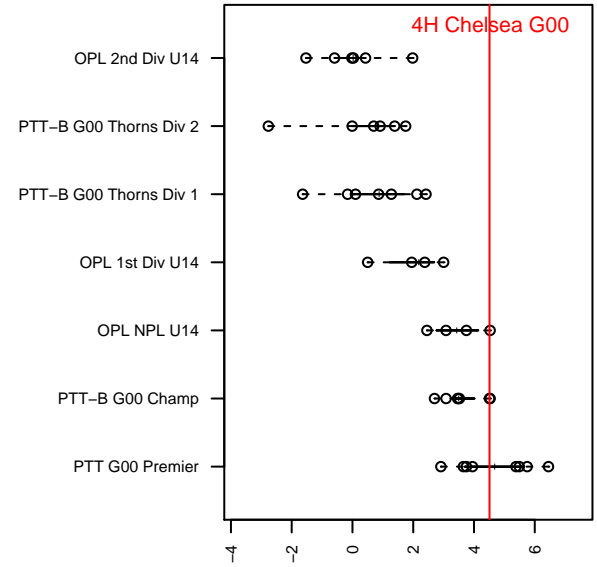

**attack and defense rating
relative to others at age
and all opponents in last 13 months**