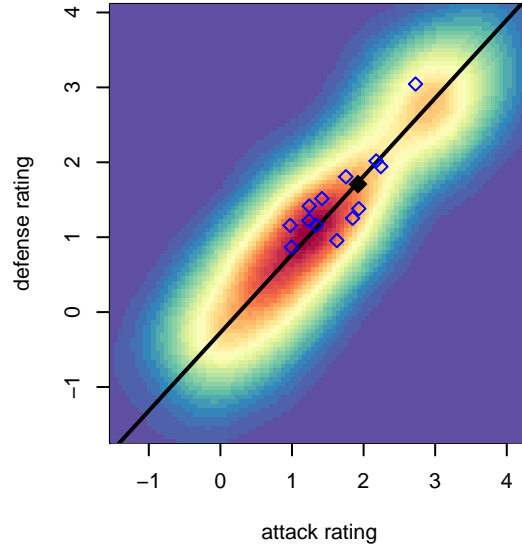

**attack and defense rating
relative to others at age
and all opponents in last 13 months**