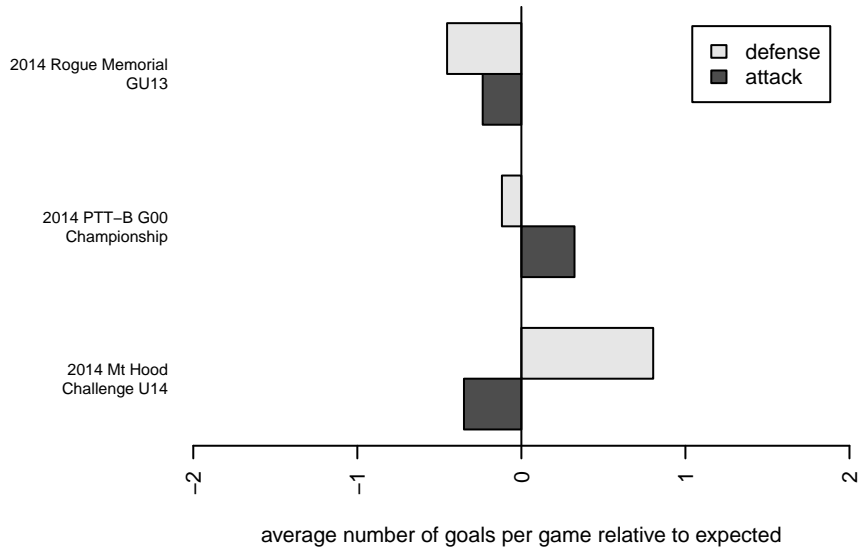

Performance relative to 13 month average